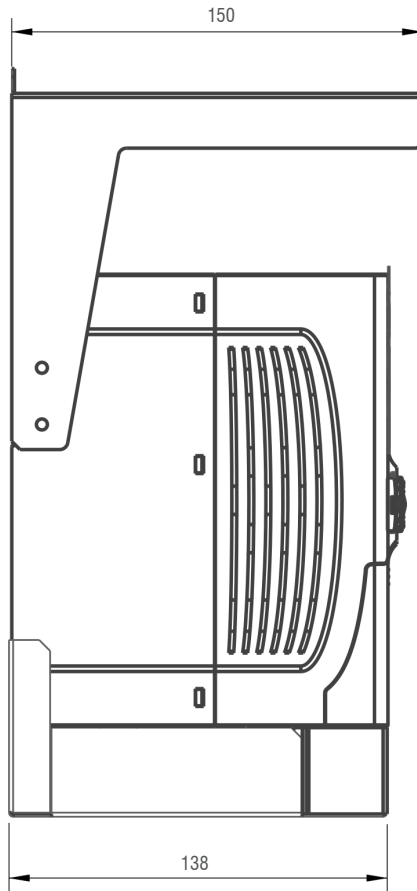

REVISION RECORD

REV	DESCRIPTION	DRFT	DATE
IM 1	SD1-NK1-2	RL	28.10.22

Applicable Part No's.

SD1-7.5A-21
SD1-10A-21
SD1-2.5A-23
SD1-4.2A-23
SD1-2.5A-43
SD1-4.2A-43
SD1-5.5A-43

MM (INCH)	ANGLES ± 1°	MATERIAL:	FINISH:	DO NOT SCALE DRAWING	
TOLERANCES EXCEPT AS NOTED		APPROVED: JJ 28.10.22	DRFT: RL 28.10.22	SCALE 1:1	SHEET 1/1

IMO Precision Controls Ltd

NAME:	SD1-NK1-2
DRAWING #:	IM 1 SD1-NK1-2
REV:	IM 1

1

4