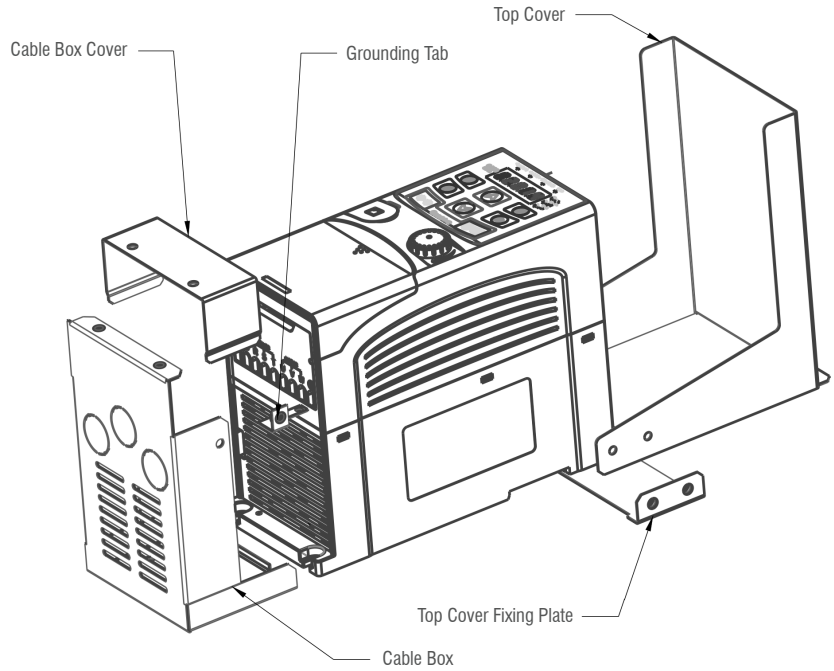

REVISION RECORD

REV	DESCRIPTION	DRFT	DATE
IM 1	SD1-NK1-2	RL	28.10.22

Applicable Part No's.

SD1-7.5A-21
SD1-10A-21
SD1-2.5A-23
SD1-4.2A-23
SD1-2.5A-43
SD1-4.2A-43
SD1-5.5A-43

MM (INCH)	ANGLES ± 1°	MATERIAL:	FINISH:	DO NOT SCALE DRAWING	
TOLERANCES EXCEPT AS NOTED		APPROVED: JJ 28.10.22	DRFT: RL 28.10.22	SCALE 1:1	SHEET 1/1