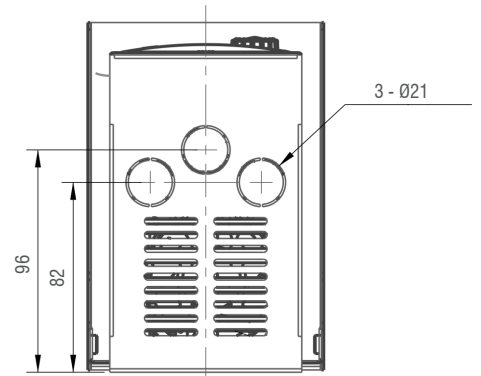

REVISION RECORD

REV	DESCRIPTION	DRFT	DATE
IM 1	SD1-NK1-2	RL	28.10.22

Applicable Part No's.

SD1-7.5A-21
SD1-10A-21
SD1-2.5A-23
SD1-4.2A-23
SD1-2.5A-43
SD1-4.2A-43
SD1-5.5A-43

MM (INCH)	ANGLES ± 1°	MATERIAL:	FINISH:	DO NOT SCALE DRAWING	
TOLERANCES EXCEPT AS NOTED		APPROVED: JJ 28.10.22	DRFT: RL 28.10.22	SCALE 1:1	SHEET 1/1