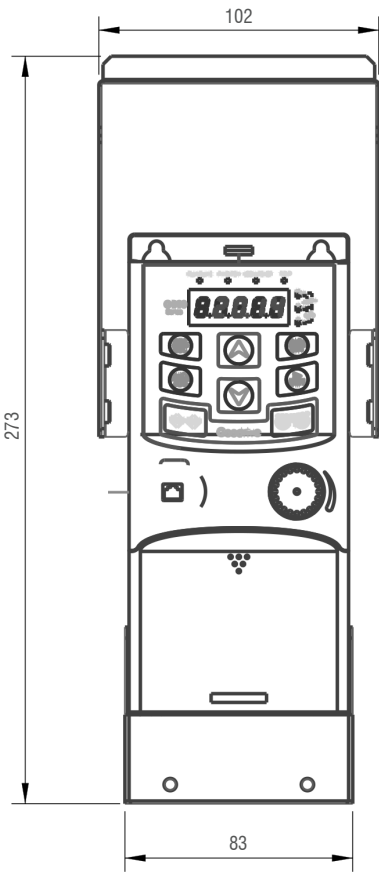

REVISION RECORD

REV	DESCRIPTION	DRFT	DATE
IM 1	SD1-NK1-2	RL	28.10.22

Applicable Part No's.

SD1-7.5A-21
SD1-10A-21
SD1-2.5A-23
SD1-4.2A-23
SD1-2.5A-43
SD1-4.2A-43
SD1-5.5A-43

MM (INCH)	ANGLES ± 1°	MATERIAL:	FINISH:	DO NOT SCALE DRAWING	
TOLERANCES EXCEPT AS NOTED		APPROVED: JJ 28.10.22	DRFT: RL 28.10.22	SCALE 1:1	SHEET 1/1

IMO Precision Controls Ltd

NAME:	SD1-NK1-2
DRAWING #:	IM 1 SD1-NK1-2
REV:	IM 1

1

4